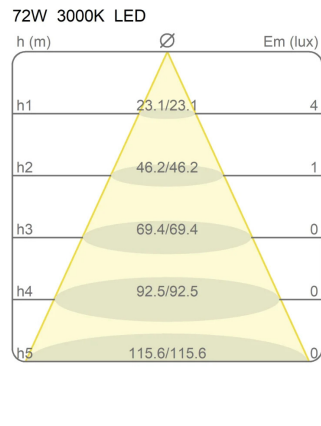

### Dimensions

Height	6,5 cm
Diameter	80 cm
Power supply cable length	400 cm
Weight	2.25 Kg

## Photometric curves

Colour variant code

40002/3000/BI

  
White

40002/3000/NE

  
Black

40002/3000/AU

  
Pearl Gold