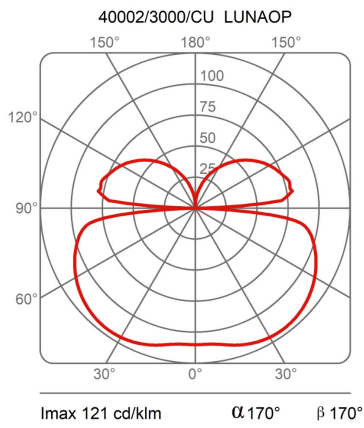

Photometric curves