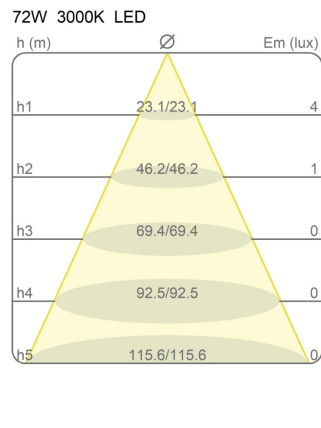

### Dimensions

Height	6,5 cm
Diameter	80 cm
Power supply cable length	400 cm
Weight	2.25 Kg

## Photometric curves

Colour variant code

40002/3000/BI

  
White

40002/3000/NE

  
Black

40002/3000/AU

  
Pearl Gold