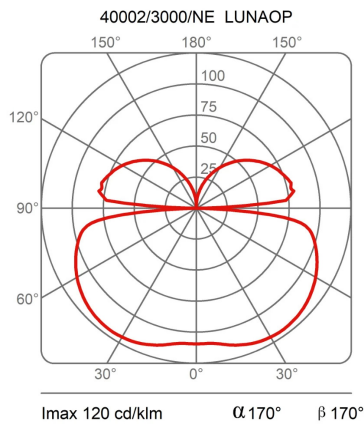

Photometric curves