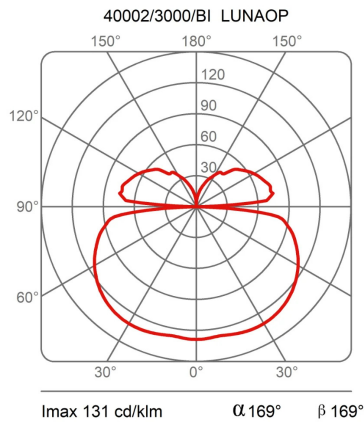

Photometric curves