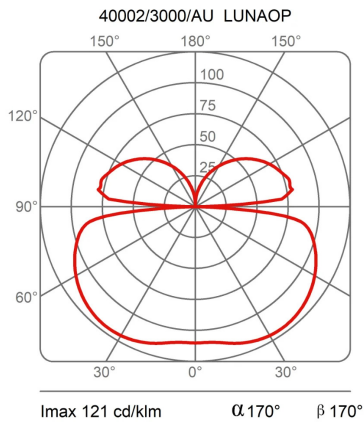

Photometric curves