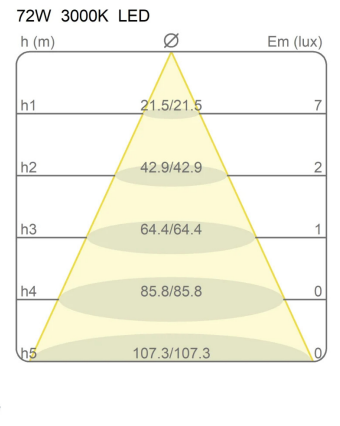

Photometric curves