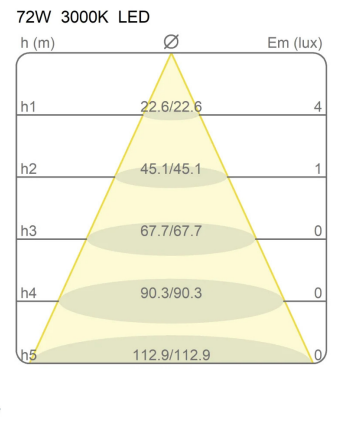

Photometric curves